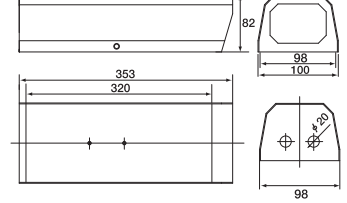

DIMENSIONS

(Unit : mm)

(Unit : mm)

(Unit : mm)

GHG-140SHBA-110/220/24

GHG-210SHBA-110/220/24

SPECIFICATIONS

Model No.	GHG-140SHBA-110/220/24	GHG-210SHBA-110/220/24
Application	Outdoor	Indoor/Outdoor
Material	Aluminum	Aluminum
Weight	1.8 kg	3.4 kg
Color	Light Gray	Light Gray
Operating Temperature	-35°C ~ +49°C	-35°C ~ +49°C
IP rate	IP65	IP65
Power	110VAC / 220VAC / 24VAC	110VAC / 220VAC / 24VAC
Inner Space (WxHxD) mm	100(W) x 80(H) x 325(D) mm	120(W) x 110(H) x 450(D) mm
Dimensions (WxHxD) mm	144(W) x 122.5(H) x 450(D) mm	165(W) x 154.5(H) x 626(D) mm

DIMENSIONS

(Unit : mm)

(Unit : mm)

Housing

GHG-070

GHG-120

GHG-320A

SPECIFICATIONS

DIMENSIONS

GHG-340A

GHG-210S

**GHG-210SHB-110
GHG-210SHB-220**

SPECIFICATIONS

Model No.	GHG-340A	GHG-210S	GHG-210SHB
Application	Indoor	Indoor/Outdoor	Outdoor
Material	Steel	Aluminum	Aluminum
Weight	1.5 kg	2.8 kg	3.1 kg
Color	Light Gray	Light Gray	Light Gray
Operating Temperature	-15°C ~ +45°C	-35°C ~ +49°C	-35°C ~ +49°C
Inner Space (WxHxD) mm	141(W) x 101(H) x 400(D) mm	110(W) x 100(H) x 350(D) mm	110(W) x 100(H) x 320(D) mm
Dimensions (WxHxD) mm	143(W) x 101(H) x 490(D) mm	178(W) x 149(H) x 562(D) mm	178(W) x 149(H) x 562(D) mm

DIMENSIONS