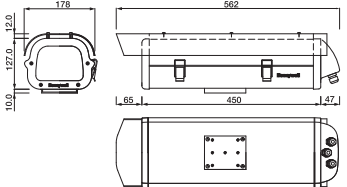

DIMENSIONS

(Unit : mm)

(Unit : mm)

(Unit : mm)

GHG-140SHBA-110/220/24

GHG-210SHBA-110/220/24

SPECIFICATIONS

Model No.	GHG-140SHBA-110/220/24	GHG-210SHBA-110/220/24
Application	Outdoor	Indoor/Outdoor
Material	Aluminum	Aluminum
Weight	1.8 kg	3.4 kg
Color	Light Gray	Light Gray
Operating Temperature	-35°C ~ +49°C	-35°C ~ +49°C
IP rate	IP65	IP65
Power	110VAC / 220VAC / 24VAC	110VAC / 220VAC / 24VAC
Inner Space (WxHxD) mm	100(W) x 80(H) x 325(D) mm	120(W) x 110(H) x 450(D) mm
Dimensions (WxHxD) mm	144(W) x 122.5(H) x 450(D) mm	165(W) x 154.5(H) x 626(D) mm

DIMENSIONS

GHG-340A

GHG-210S

**GHG-210SHB-110
GHG-210SHB-220**

SPECIFICATIONS

Model No.	GHG-340A	GHG-210S	GHG-210SHB
Application	Indoor	Indoor/Outdoor	Outdoor
Material	Steel	Aluminum	Aluminum
Weight	1.5 kg	2.8 kg	3.1 kg
Color	Light Gray	Light Gray	Light Gray
Operating Temperature	-15°C ~ +45°C	-35°C ~ +49°C	-35°C ~ +49°C
Inner Space (WxHxD) mm	141(W) x 101(H) x 400(D) mm	110(W) x 100(H) x 350(D) mm	110(W) x 100(H) x 320(D) mm
Dimensions (WxHxD) mm	143(W) x 101(H) x 490(D) mm	178(W) x 149(H) x 562(D) mm	178(W) x 149(H) x 562(D) mm

DIMENSIONS

GHG-140

GHG-140S

SPECIFICATIONS

Model No.	GHG-140	GHG-140S
Application	Indoor/Outdoor	Indoor/Outdoor
Material	Aluminum	Aluminum
Weight	1.5 kg	2.0 kg
Color	Light Gray	Light Gray
Operating Temperature	-15°C ~ +45°C	-15°C ~ +45°C
Inner Space	100(W) x 80(H) x 329(D) mm	100(W) x 80(H) x 329(D) mm
Dimensions	147(W) x 100(H) x 428(D) mm	154(W) x 112.4(H) x 465(D) mm

DIMENSIONS