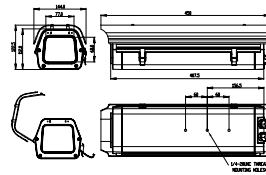

DIMENSIONS

(Unit : mm)

(Unit : mm)

(Unit : mm)

GHG-140SHBA-110/220/24

GHG-210SHBA-110/220/24

SPECIFICATIONS

Model No.	GHG-140SHBA-110/220/24	GHG-210SHBA-110/220/24
Application	Outdoor	Indoor/Outdoor
Material	Aluminum	Aluminum
Weight	1.8 kg	3.4 kg
Color	Light Gray	Light Gray
Operating Temperature	-35°C ~ +49°C	-35°C ~ +49°C
IP rate	IP65	IP65
Power	110VAC / 220VAC / 24VAC	110VAC / 220VAC / 24VAC
Inner Space (WxHxD) mm	100(W) x 80(H) x 325(D) mm	120(W) x 110(H) x 450(D) mm
Dimensions (WxHxD) mm	144(W) x 122.5(H) x 450(D) mm	165(W) x 154.5(H) x 626(D) mm

DIMENSIONS

GHG-340A

GHG-210S

**GHG-210SHB-110
GHG-210SHB-220**

SPECIFICATIONS

Model No.	GHG-340A	GHG-210S	GHG-210SHB
Application	Indoor	Indoor/Outdoor	Outdoor
Material	Steel	Aluminum	Aluminum
Weight	1.5 kg	2.8 kg	3.1 kg
Color	Light Gray	Light Gray	Light Gray
Operating Temperature	-15°C ~ +45°C	-35°C ~ +49°C	-35°C ~ +49°C
Inner Space (WxHxD) mm	141(W) x 101(H) x 400(D) mm	110(W) x 100(H) x 350(D) mm	110(W) x 100(H) x 320(D) mm
Dimensions (WxHxD) mm	143(W) x 101(H) x 490(D) mm	178(W) x 149(H) x 562(D) mm	178(W) x 149(H) x 562(D) mm

DIMENSIONS

GHG-140

GHG-140S

SPECIFICATIONS

Model No.	GHG-140	GHG-140S
Application	Indoor/Outdoor	Indoor/Outdoor
Material	Aluminum	Aluminum
Weight	1.5 kg	2.0 kg
Color	Light Gray	Light Gray
Operating Temperature	-15°C ~ +45°C	-15°C ~ +45°C
Inner Space	100(W) x 80(H) x 329(D) mm	100(W) x 80(H) x 329(D) mm
Dimensions	147(W) x 100(H) x 428(D) mm	154(W) x 112.4(H) x 465(D) mm

DIMENSIONS