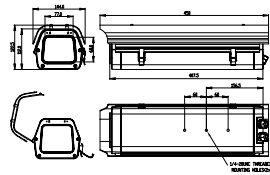

GHG-140A

GHG-140SA

GHG-210SA

SPECIFICATIONS

Model No.	GHG-140A	GHG-140SA	GHG-210SA
Application	Indoor	Outdoor	Outdoor
Material	Aluminum	Aluminum	Steel
Weight	1.2 kg	1.6 kg	2.6 kg
Color	Light Gray	Light Gray	Light Gray
Operating Temperature	-35°C ~ +49°C	-35°C ~ +49°C	-35°C ~ +49°C
IP rate	IP65	IP65	IP65
Inner Space	100(W) x 80(H) x 345(D) mm	100(W) x 80(H) x 375(D) mm	120(W) x 110(H) x 430(D) mm
Dimensions	144(W) x 112(H) x 400(D) mm	144(W) x 122.5(H) x 450(D) mm	165(W) x 154(H) x 556(D) mm

DIMENSIONS

(Unit : mm)

(Unit : mm)

(Unit : mm)

GHG-140SHBA-110/220/24

GHG-210SHBA-110/220/24

SPECIFICATIONS

Model No.	GHG-140SHBA-110/220/24	GHG-210SHBA-110/220/24
Application	Outdoor	Indoor/Outdoor
Material	Aluminum	Aluminum
Weight	1.8 kg	3.4 kg
Color	Light Gray	Light Gray
Operating Temperature	-35°C ~ +49°C	-35°C ~ +49°C
IP rate	IP65	IP65
Power	110VAC / 220VAC / 24VAC	110VAC / 220VAC / 24VAC
Inner Space (WxHxD) mm	100(W) x 80(H) x 325(D) mm	120(W) x 110(H) x 450(D) mm
Dimensions (WxHxD) mm	144(W) x 122.5(H) x 450(D) mm	165(W) x 154.5(H) x 626(D) mm

DIMENSIONS

GHG-340A

GHG-210S

**GHG-210SHB-110
GHG-210SHB-220**

SPECIFICATIONS

Model No.	GHG-340A	GHG-210S	GHG-210SHB
Application	Indoor	Indoor/Outdoor	Outdoor
Material	Steel	Aluminum	Aluminum
Weight	1.5 kg	2.8 kg	3.1 kg
Color	Light Gray	Light Gray	Light Gray
Operating Temperature	-15°C ~ +45°C	-35°C ~ +49°C	-35°C ~ +49°C
Inner Space (WxHxD) mm	141(W) x 101(H) x 400(D) mm	110(W) x 100(H) x 350(D) mm	110(W) x 100(H) x 320(D) mm
Dimensions (WxHxD) mm	143(W) x 101(H) x 490(D) mm	178(W) x 149(H) x 562(D) mm	178(W) x 149(H) x 562(D) mm

DIMENSIONS