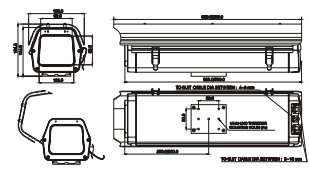

GHG-140A

GHG-140SA

GHG-210SA

SPECIFICATIONS

Model No.	GHG-140A	GHG-140SA	GHG-210SA
Application	Indoor	Outdoor	Outdoor
Material	Aluminum	Aluminum	Steel
Weight	1.2 kg	1.6 kg	2.6 kg
Color	Light Gray	Light Gray	Light Gray
Operating Temperature	-35°C ~ +49°C	-35°C ~ +49°C	-35°C ~ +49°C
IP rate	IP65	IP65	IP65
Inner Space	100(W) x 80(H) x 345(D) mm	100(W) x 80(H) x 375(D) mm	120(W) x 110(H) x 430(D) mm
Dimensions	144(W) x 112(H) x 400(D) mm	144(W) x 122.5(H) x 450(D) mm	165(W) x 154(H) x 556(D) mm

DIMENSIONS

(Unit : mm)

(Unit : mm)

(Unit : mm)

GHG-140SHBA-110/220/24

GHG-210SHBA-110/220/24

SPECIFICATIONS

Model No.	GHG-140SHBA-110/220/24	GHG-210SHBA-110/220/24
Application	Outdoor	Indoor/Outdoor
Material	Aluminum	Aluminum
Weight	1.8 kg	3.4 kg
Color	Light Gray	Light Gray
Operating Temperature	-35°C ~ +49°C	-35°C ~ +49°C
IP rate	IP65	IP65
Power	110VAC / 220VAC / 24VAC	110VAC / 220VAC / 24VAC
Inner Space (WxHxD) mm	100(W) x 80(H) x 325(D) mm	120(W) x 110(H) x 450(D) mm
Dimensions (WxHxD) mm	144(W) x 122.5(H) x 450(D) mm	165(W) x 154.5(H) x 626(D) mm

DIMENSIONS

GHG-340A

GHG-210S

**GHG-210SHB-110
GHG-210SHB-220**

SPECIFICATIONS

Model No.	GHG-340A	GHG-210S	GHG-210SHB
Application	Indoor	Indoor/Outdoor	Outdoor
Material	Steel	Aluminum	Aluminum
Weight	1.5 kg	2.8 kg	3.1 kg
Color	Light Gray	Light Gray	Light Gray
Operating Temperature	-15°C ~ +45°C	-35°C ~ +49°C	-35°C ~ +49°C
Inner Space (WxHxD) mm	141(W) x 101(H) x 400(D) mm	110(W) x 100(H) x 350(D) mm	110(W) x 100(H) x 320(D) mm
Dimensions (WxHxD) mm	143(W) x 101(H) x 490(D) mm	178(W) x 149(H) x 562(D) mm	178(W) x 149(H) x 562(D) mm

DIMENSIONS