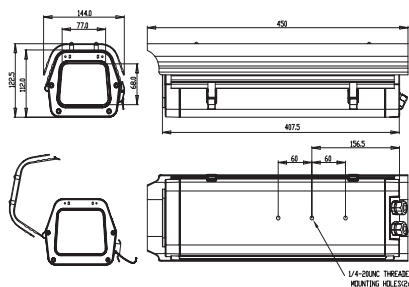

DIMENSIONS

(Unit : mm)

(Unit : mm)

(Unit : mm)

GHG-140SHBA-110/220/24

GHG-210SHBA-110/220/24

SPECIFICATIONS

Model No.	GHG-140SHBA-110/220/24	GHG-210SHBA-110/220/24
Application	Outdoor	Indoor/Outdoor
Material	Aluminum	Aluminum
Weight	1.8 kg	3.4 kg
Color	Light Gray	Light Gray
Operating Temperature	-35°C ~ +49°C	-35°C ~ +49°C
IP rate	IP65	IP65
Power	110VAC / 220VAC / 24VAC	110VAC / 220VAC / 24VAC
Inner Space (WxHxD) mm	100(W) x 80(H) x 325(D) mm	120(W) x 110(H) x 450(D) mm
Dimensions (WxHxD) mm	144(W) x 122.5(H) x 450(D) mm	165(W) x 154.5(H) x 626(D) mm

DIMENSIONS

(Unit : mm)

(Unit : mm)

Housing

GHG-070

GHG-120

GHG-320A

SPECIFICATIONS

DIMENSIONS

GHG-340A

GHG-210S

**GHG-210SHB-110
GHG-210SHB-220**

SPECIFICATIONS

Model No.	GHG-340A	GHG-210S	GHG-210SHB
Application	Indoor	Indoor/Outdoor	Outdoor
Material	Steel	Aluminum	Aluminum
Weight	1.5 kg	2.8 kg	3.1 kg
Color	Light Gray	Light Gray	Light Gray
Operating Temperature	-15°C ~ +45°C	-35°C ~ +49°C	-35°C ~ +49°C
Inner Space (WxHxD) mm	141(W) x 101(H) x 400(D) mm	110(W) x 100(H) x 350(D) mm	110(W) x 100(H) x 320(D) mm
Dimensions (WxHxD) mm	143(W) x 101(H) x 490(D) mm	178(W) x 149(H) x 562(D) mm	178(W) x 149(H) x 562(D) mm

DIMENSIONS