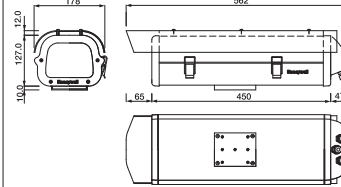

DIMENSIONS

(Unit : mm)

(Unit : mm)

(Unit : mm)

GHG-140SHBA-110/220/24

GHG-210SHBA-110/220/24

SPECIFICATIONS

Model No.	GHG-140SHBA-110/220/24	GHG-210SHBA-110/220/24
Application	Outdoor	Indoor/Outdoor
Material	Aluminum	Aluminum
Weight	1.8 kg	3.4 kg
Color	Light Gray	Light Gray
Operating Temperature	-35°C ~ +49°C	-35°C ~ +49°C
IP rate	IP65	IP65
Power	110VAC / 220VAC / 24VAC	110VAC / 220VAC / 24VAC
Inner Space (WxHxD) mm	100(W) x 80(H) x 325(D) mm	120(W) x 110(H) x 450(D) mm
Dimensions (WxHxD) mm	144(W) x 122.5(H) x 450(D) mm	165(W) x 154.5(H) x 626(D) mm

DIMENSIONS

GHG-340A

GHG-210S

**GHG-210SHB-110
GHG-210SHB-220**

SPECIFICATIONS

Model No.	GHG-340A	GHG-210S	GHG-210SHB
Application	Indoor	Indoor/Outdoor	Outdoor
Material	Steel	Aluminum	Aluminum
Weight	1.5 kg	2.8 kg	3.1 kg
Color	Light Gray	Light Gray	Light Gray
Operating Temperature	-15°C ~ +45°C	-35°C ~ +49°C	-35°C ~ +49°C
Inner Space (WxHxD) mm	141(W) x 101(H) x 400(D) mm	110(W) x 100(H) x 350(D) mm	110(W) x 100(H) x 320(D) mm
Dimensions (WxHxD) mm	143(W) x 101(H) x 490(D) mm	178(W) x 149(H) x 562(D) mm	178(W) x 149(H) x 562(D) mm

DIMENSIONS

GHG-140

GHG-140S

SPECIFICATIONS

Model No.	GHG-140	GHG-140S
Application	Indoor/Outdoor	Indoor/Outdoor
Material	Aluminum	Aluminum
Weight	1.5 kg	2.0 kg
Color	Light Gray	Light Gray
Operating Temperature	-15°C ~ +45°C	-15°C ~ +45°C
Inner Space	100(W) x 80(H) x 329(D) mm	100(W) x 80(H) x 329(D) mm
Dimensions	147(W) x 100(H) x 428(D) mm	154(W) x 112.4(H) x 465(D) mm

DIMENSIONS