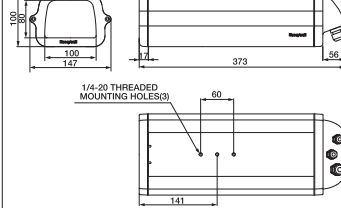

DIMENSIONS

(Unit : mm)

(Unit : mm)

(Unit : mm)

GHG-140SHBA-110/220/24

GHG-210SHBA-110/220/24

SPECIFICATIONS

Model No.	GHG-140SHBA-110/220/24	GHG-210SHBA-110/220/24
Application	Outdoor	Indoor/Outdoor
Material	Aluminum	Aluminum
Weight	1.8 kg	3.4 kg
Color	Light Gray	Light Gray
Operating Temperature	-35°C ~ +49°C	-35°C ~ +49°C
IP rate	IP65	IP65
Power	110VAC / 220VAC / 24VAC	110VAC / 220VAC / 24VAC
Inner Space (WxHxD) mm	100(W) x 80(H) x 325(D) mm	120(W) x 110(H) x 450(D) mm
Dimensions (WxHxD) mm	144(W) x 122.5(H) x 450(D) mm	165(W) x 154.5(H) x 626(D) mm

DIMENSIONS

(Unit : mm)

(Unit : mm)

Housing

GHG-070

GHG-120

GHG-320A

SPECIFICATIONS

DIMENSIONS

GHG-340A

GHG-210S

**GHG-210SHB-110
GHG-210SHB-220**

SPECIFICATIONS

Model No.	GHG-340A	GHG-210S	GHG-210SHB
Application	Indoor	Indoor/Outdoor	Outdoor
Material	Steel	Aluminum	Aluminum
Weight	1.5 kg	2.8 kg	3.1 kg
Color	Light Gray	Light Gray	Light Gray
Operating Temperature	-15°C ~ +45°C	-35°C ~ +49°C	-35°C ~ +49°C
Inner Space (WxHxD) mm	141(W) x 101(H) x 400(D) mm	110(W) x 100(H) x 350(D) mm	110(W) x 100(H) x 320(D) mm
Dimensions (WxHxD) mm	143(W) x 101(H) x 490(D) mm	178(W) x 149(H) x 562(D) mm	178(W) x 149(H) x 562(D) mm

DIMENSIONS