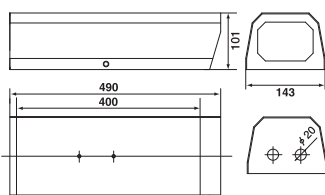

DIMENSIONS

(Unit : mm)

(Unit : mm)

(Unit : mm)

GHG-140SHBA-110/220/24

GHG-210SHBA-110/220/24

SPECIFICATIONS

Model No.	GHG-140SHBA-110/220/24	GHG-210SHBA-110/220/24
Application	Outdoor	Indoor/Outdoor
Material	Aluminum	Aluminum
Weight	1.8 kg	3.4 kg
Color	Light Gray	Light Gray
Operating Temperature	-35°C ~ +49°C	-35°C ~ +49°C
IP rate	IP65	IP65
Power	110VAC / 220VAC / 24VAC	110VAC / 220VAC / 24VAC
Inner Space (WxHxD) mm	100(W) x 80(H) x 325(D) mm	120(W) x 110(H) x 450(D) mm
Dimensions (WxHxD) mm	144(W) x 122.5(H) x 450(D) mm	165(W) x 154.5(H) x 626(D) mm

DIMENSIONS

GHG-340A

GHG-210S

**GHG-210SHB-110
GHG-210SHB-220**

SPECIFICATIONS

Model No.	GHG-340A	GHG-210S	GHG-210SHB
Application	Indoor	Indoor/Outdoor	Outdoor
Material	Steel	Aluminum	Aluminum
Weight	1.5 kg	2.8 kg	3.1 kg
Color	Light Gray	Light Gray	Light Gray
Operating Temperature	-15°C ~ +45°C	-35°C ~ +49°C	-35°C ~ +49°C
Inner Space (WxHxD) mm	141(W) x 101(H) x 400(D) mm	110(W) x 100(H) x 350(D) mm	110(W) x 100(H) x 320(D) mm
Dimensions (WxHxD) mm	143(W) x 101(H) x 490(D) mm	178(W) x 149(H) x 562(D) mm	178(W) x 149(H) x 562(D) mm

DIMENSIONS

GHG-140

GHG-140S

SPECIFICATIONS

Model No.	GHG-140	GHG-140S
Application	Indoor/Outdoor	Indoor/Outdoor
Material	Aluminum	Aluminum
Weight	1.5 kg	2.0 kg
Color	Light Gray	Light Gray
Operating Temperature	-15°C ~ +45°C	-15°C ~ +45°C
Inner Space	100(W) x 80(H) x 329(D) mm	100(W) x 80(H) x 329(D) mm
Dimensions	147(W) x 100(H) x 428(D) mm	154(W) x 112.4(H) x 465(D) mm

DIMENSIONS