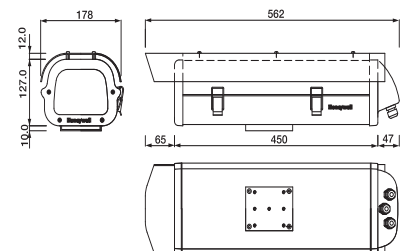

SPECIFICATIONS

Model No.	GHG-140A	GHG-140SA	GHG-210SA
Application	Indoor	Outdoor	Outdoor
Material	Aluminum	Aluminum	Steel
Weight	1.2 kg	1.6 kg	2.6 kg
Color	Light Gray	Light Gray	Light Gray
Operating Temperature	-35°C ~ +49°C	-35°C ~ +49°C	-35°C ~ +49°C
IP rate	IP65	IP65	IP65
Inner Space	100(W) x 80(H) x 345(D) mm	100(W) x 80(H) x 375(D) mm	120(W) x 110(H) x 430(D) mm
Dimensions	144(W) x 112(H) x 400(D) mm	144(W) x 122.5(H) x 450(D) mm	165(W) x 154(H) x 556(D) mm

DIMENSIONS

SPECIFICATIONS

Model No.	GHG-140SHBA-110/220/24	GHG-210SHBA-110/220/24
Application	Outdoor	Indoor/Outdoor
Material	Aluminum	Aluminum
Weight	1.8 kg	3.4 kg
Color	Light Gray	Light Gray
Operating Temperature	-35°C ~ +49°C	-35°C ~ +49°C
IP rate	IP65	IP65
Power	110VAC / 220VAC / 24VAC	110VAC / 220VAC / 24VAC
Inner Space (WxHxD) mm	100(W) x 80(H) x 325(D) mm	120(W) x 110(H) x 450(D) mm
Dimensions (WxHxD) mm	144(W) x 122.5(H) x 450(D) mm	165(W) x 154.5(H) x 626(D) mm

DIMENSIONS

(Unit : mm)